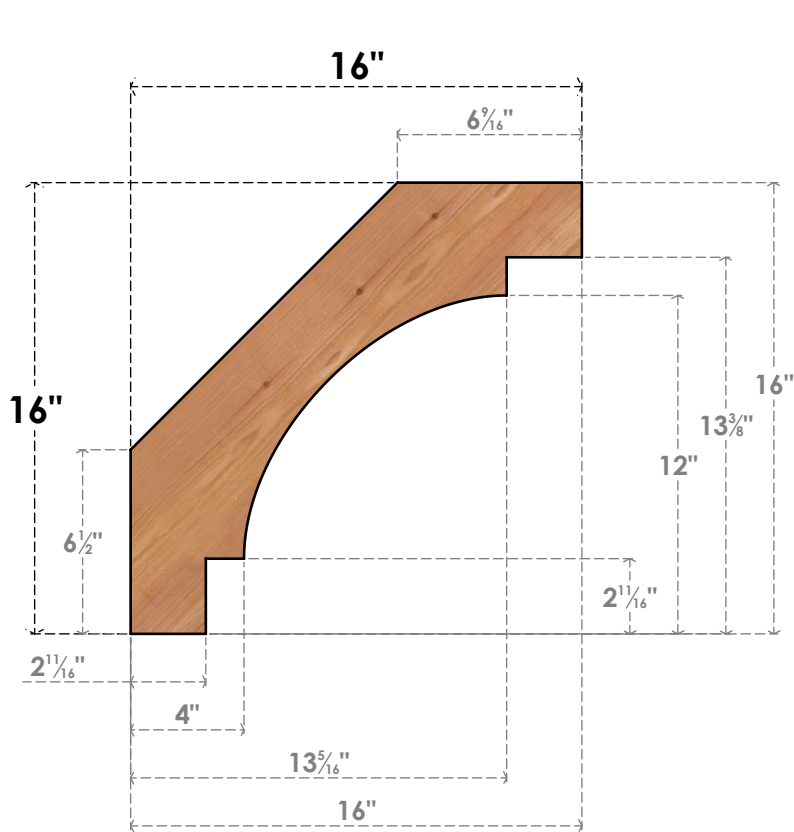

BRC06X16X16MRC00SWR

5 1/2"W X 16"D X 16"H MERCED SMOOTH BRACE, WESTERN RED CEDAR

SIDE

FRONT

EKENA MILLWORK
 2300 WEST MAIN ST.
 CLARKSVILLE, TX 75426
 TOLL FREE: 866-607-0453
 WWW.EKENAMILLWORK.COM

NOTES

1. INSTALLATION TO BE COMPLETED IN ACCORDANCE WITH MANUFACTURER'S SPECIFICATIONS.
2. DRAWING MAY NOT BE TO SCALE
3. THIS DRAWING IS INTENDED FOR DESIGN AND PLANNING PURPOSES ONLY.
4. ALL INFORMATION CONTAINED HEREIN WAS CURRENT AT THE TIME OF DEVELOPMENT BUT MUST BE REVIEWED AND APPROVED BY THE PRODUCT MANUFACTURER TO BE CONSIDERED ACCURATE.
5. PRODUCTS ARE NOT KILN DRIED. THIS ITEM IS UNIQUE AND WILL CONTAIN THE NATURAL VARIATIONS THAT THE WOOD SPECIES OFFERS. THIS MAY RESULT IN VARIATIONS UP TO 1/4"