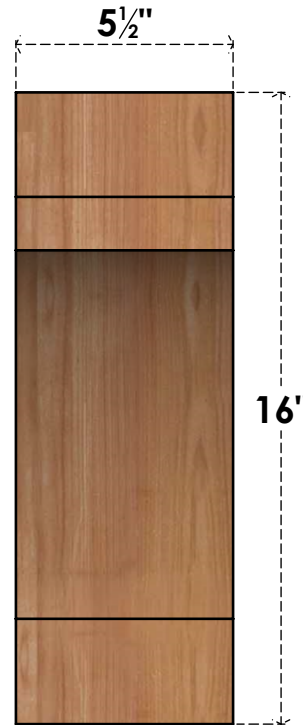

BRC06X16X16MRC00SWR

5 1/2"W X 16"D X 16"H MERCED SMOOTH BRACE, WESTERN RED CEDAR

SIDE

FRONT

EKENA MILLWORK
 2300 WEST MAIN ST.
 CLARKSVILLE, TX 75426
 TOLL FREE: 866-607-0453
 WWW.EKENAMILLWORK.COM

NOTES

1. INSTALLATION TO BE COMPLETED IN ACCORDANCE WITH MANUFACTURER'S SPECIFICATIONS.
2. DRAWING MAY NOT BE TO SCALE
3. THIS DRAWING IS INTENDED FOR DESIGN AND PLANNING PURPOSES ONLY.
4. ALL INFORMATION CONTAINED HEREIN WAS CURRENT AT THE TIME OF DEVELOPMENT BUT MUST BE REVIEWED AND APPROVED BY THE PRODUCT MANUFACTURER TO BE CONSIDERED ACCURATE.
5. PRODUCTS ARE NOT KILN DRIED. THIS ITEM IS UNIQUE AND WILL CONTAIN THE NATURAL VARIATIONS THAT THE WOOD SPECIES OFFERS. THIS MAY RESULT IN VARIATIONS UP TO 1/4"